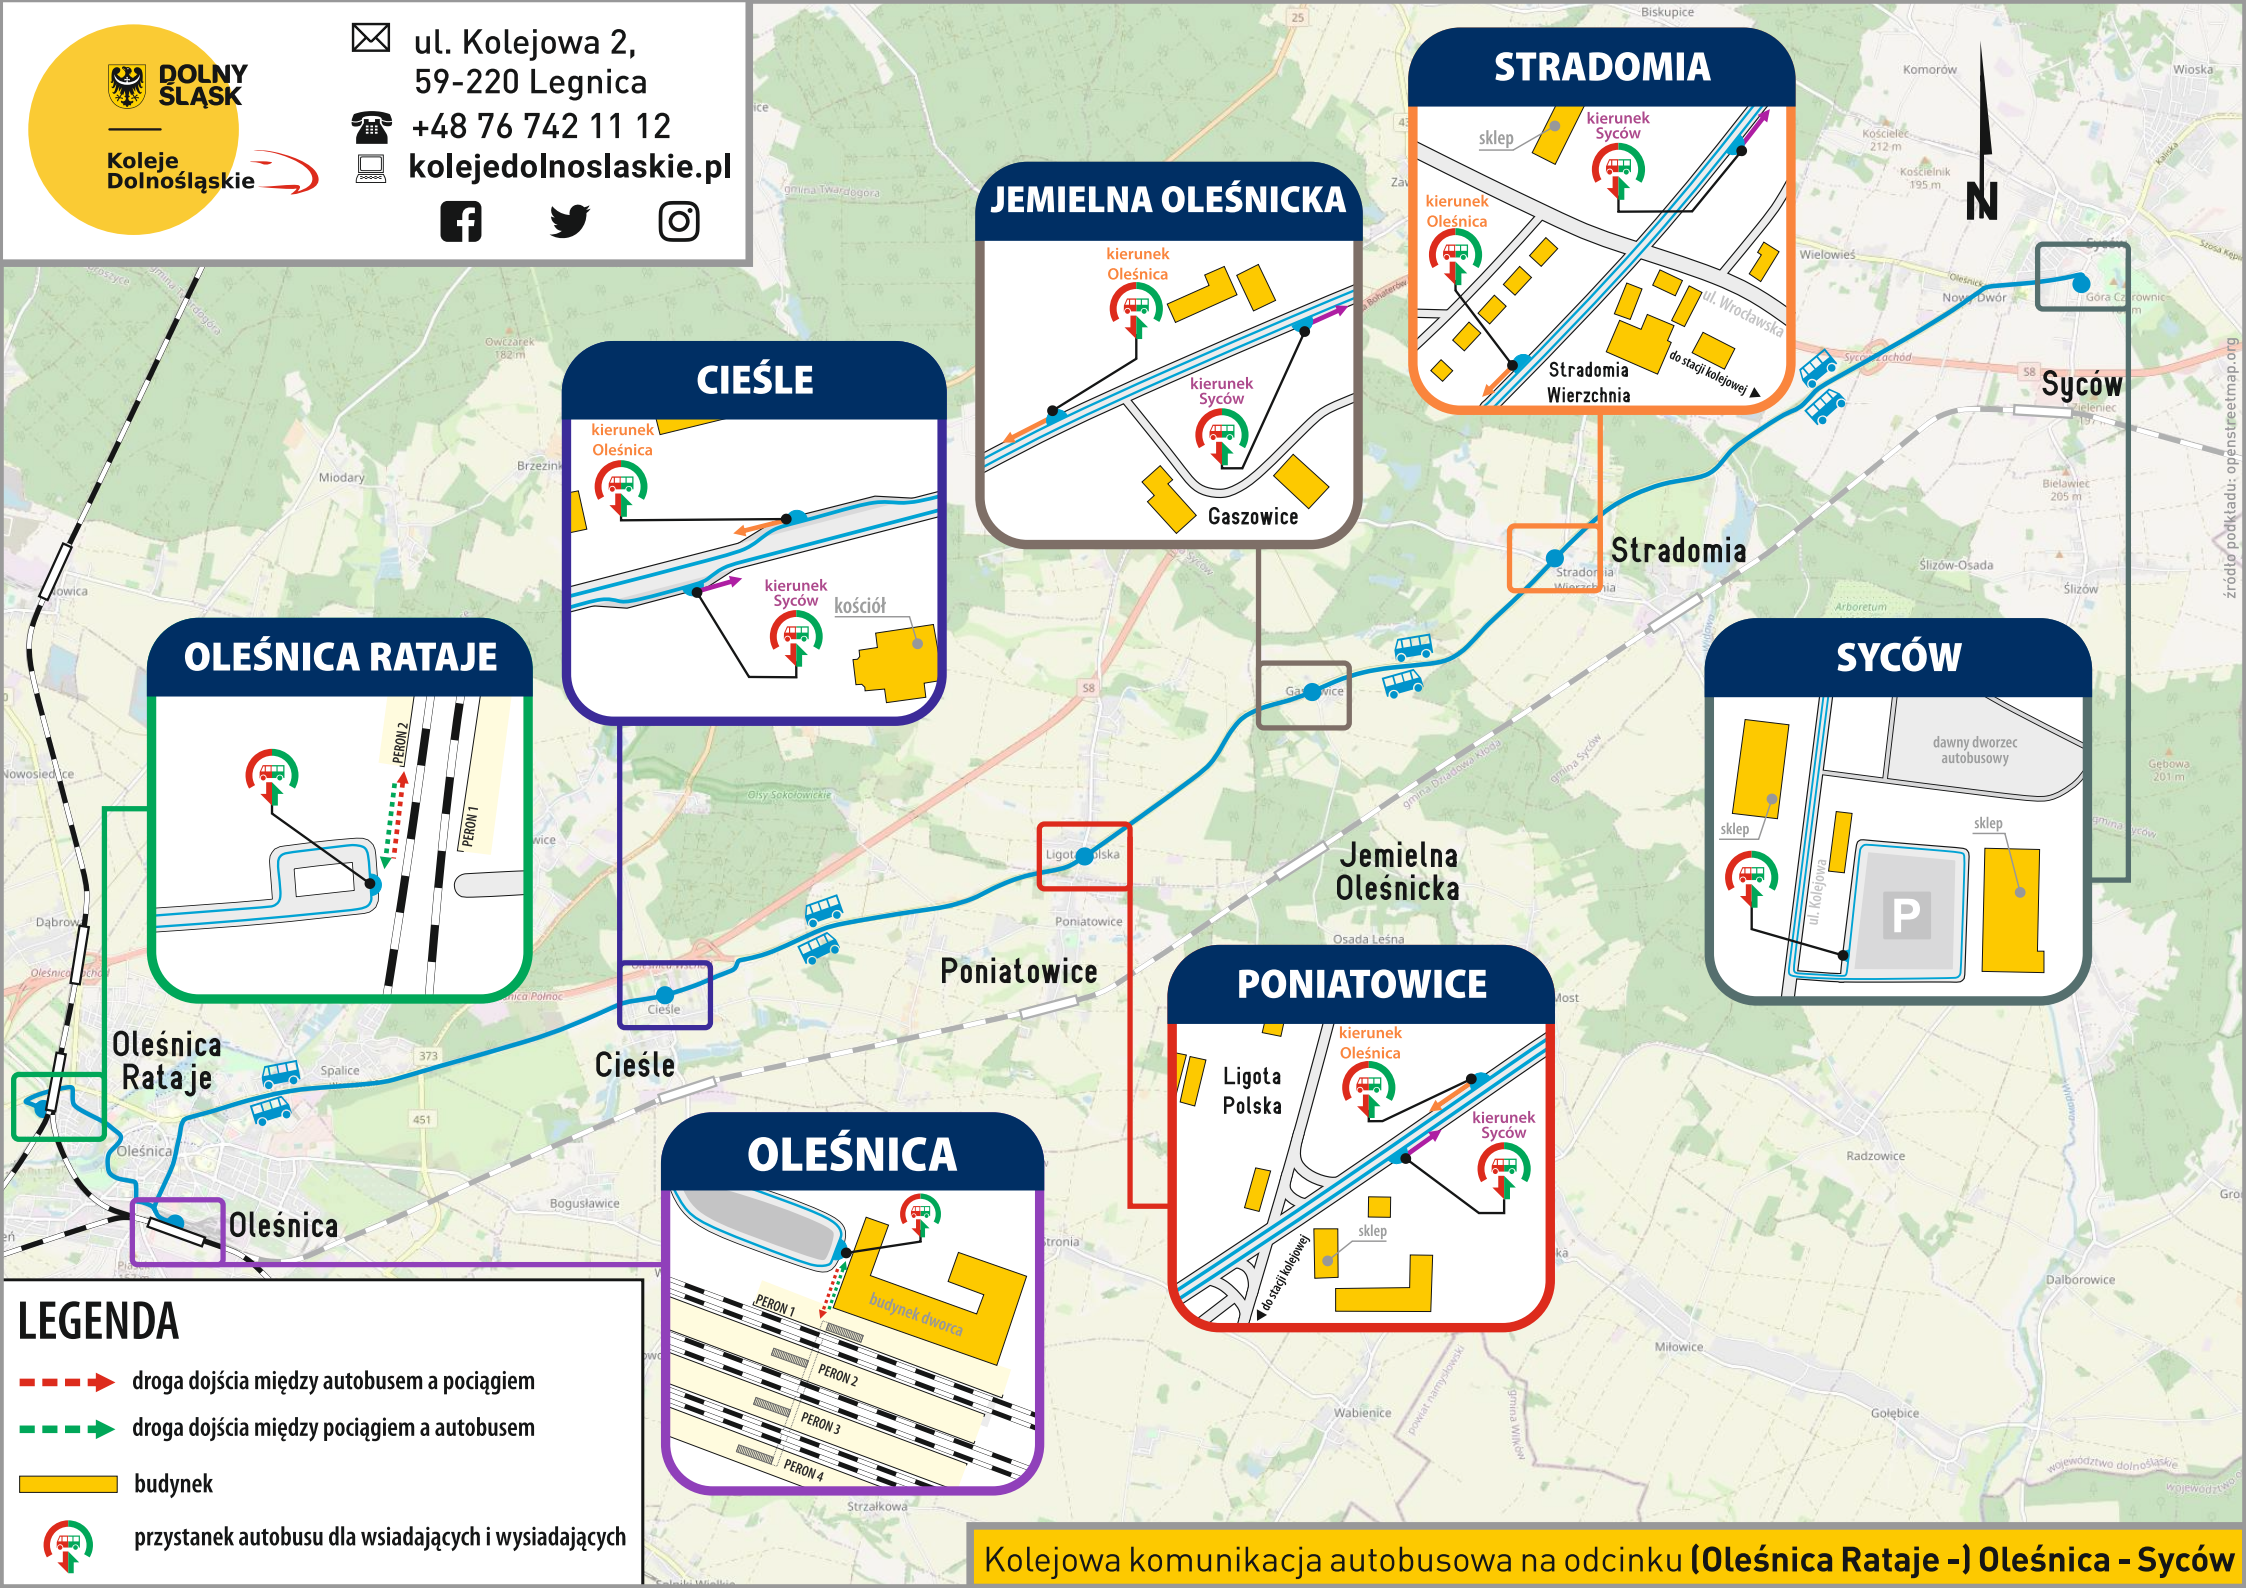

< - pociąg kursuje inną trasą

[01] - nie kursuje w dniu 01.11.2024

[02] - kursuje także w dniu 01.11.2024

Rozkład jazdy wszystkich pociągów na odcinku Oleśnica - Wrocław Główny zawiera tabela **D83**

✉ ul. Kolejowa 2,
59-220 Legnica
☎ +48 76 742 11 12
🌐 kolejedolnoslaskie.pl
📱 📺 📷

OLEŚNICA RATAJE

Diagram showing bus routes from the station. A red dashed arrow points from the station to the bus stop, and a green dashed arrow points from the bus stop to the station.

CIEŚLE

Diagram showing bus routes. A red dashed arrow points from the station to the bus stop (direction Oleśnica), and a green dashed arrow points from the bus stop to the station (direction Syców). A church icon is labeled 'kościół'.

JEMIELNA OLEŚNICKA

Diagram showing bus routes. A red dashed arrow points from the station to the bus stop (direction Oleśnica), and a green dashed arrow points from the bus stop to the station (direction Syców).

STRADOMIA

Diagram showing bus routes. A red dashed arrow points from the station to the bus stop (direction Oleśnica), and a green dashed arrow points from the bus stop to the station (direction Syców). A shop icon is labeled 'sklep'. A note says 'do stacji kolejowej'.